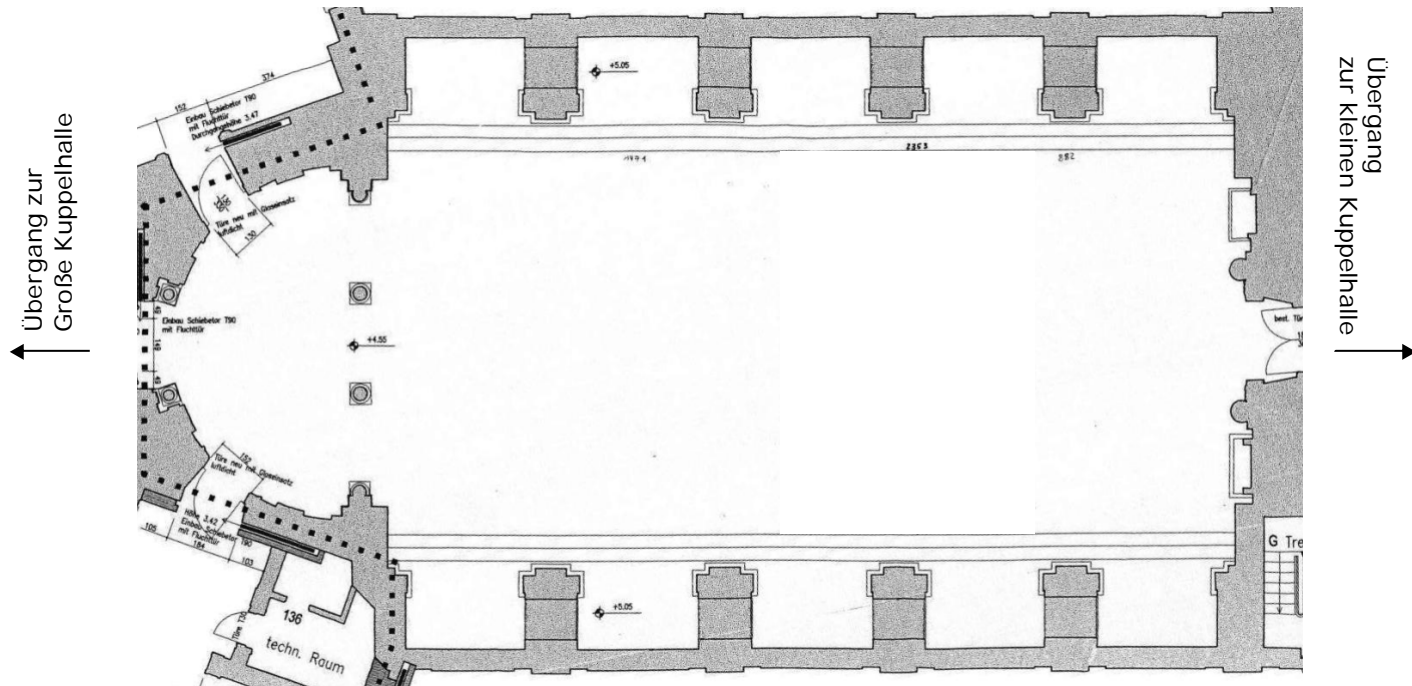

Bode-Museum
FLOORPLA BASILIKA